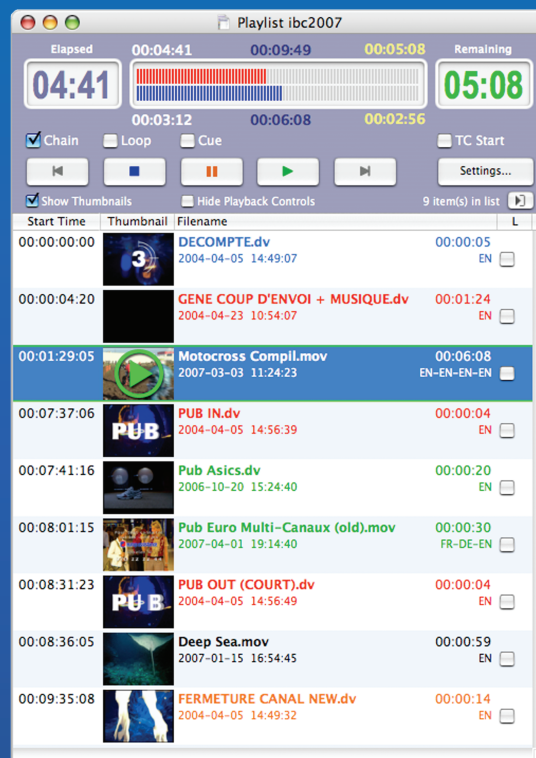

It can be used for automated playout using its own scheduler or it can serve as a clip store for live news operations, local broadcast or live shows. Schedules can be created weeks in advance.

Thanks to its powerful and reliable playback engine, it supports within the same playlist many video formats such as Apple ProRes, MPEG-4, MPEG IMX, DVCam, DV, DVCProHD, DVCPro, DVCPro 50, DV50, Photo JPEG, M-JPEG etc... OnTheAir Video can support full HD resolution playback using Apple ProRes, DVCProHD or uncompressed video clips.

OnTheAir Video is an open solution. It does not require any proprietary hardware as it uses the Blackmagic Decklink or AJA video cards. Its playlists are XML based meaning that they can be created by an external automation application. OnTheAir Video also supports GPI, and external Actions via AppleScript.

No need to be a computer specialist to run your own TV station! Simply create a few playlists using video files exported from Final Cut Pro (or any editing software) and you'll be broadcasting in minutes!

The overlay module allows the use of your graphics, for your station identification (that can be different for each clip). OnTheAir Video CG is a more complex Character Generator. OnTheAir Video CG can handle simultaneously various tickers, animated image sequences, clocks or shapes.

Features at a glance:

- Easy-to-use intuitive User Interface
- Immediate Clip Start
- Full support for SD and HD Quicktime Files
- Universal (Intel/PPC)
- Open to 3rd party integration
- Unlimited playlist size and duration
- Live playlist editing
- XML-based playlists
- Fully AppleScriptable
- Uses NO proprietary hardware
- Different video file formats can be mixed in the same playlist.
- Supports DV, Apple ProRes, DVCPro, DVCProHD, DVCPro 50, DVCam, DV50, MPEG-4, M-JPEG, IMX
- HD support

Softron Media Services
avenue Molière, 470/3
B-1050 Brussels, Belgium

info@softronmedia.com
Phone: +32 2 771 73 71
Fax: +32 2 706 52 66